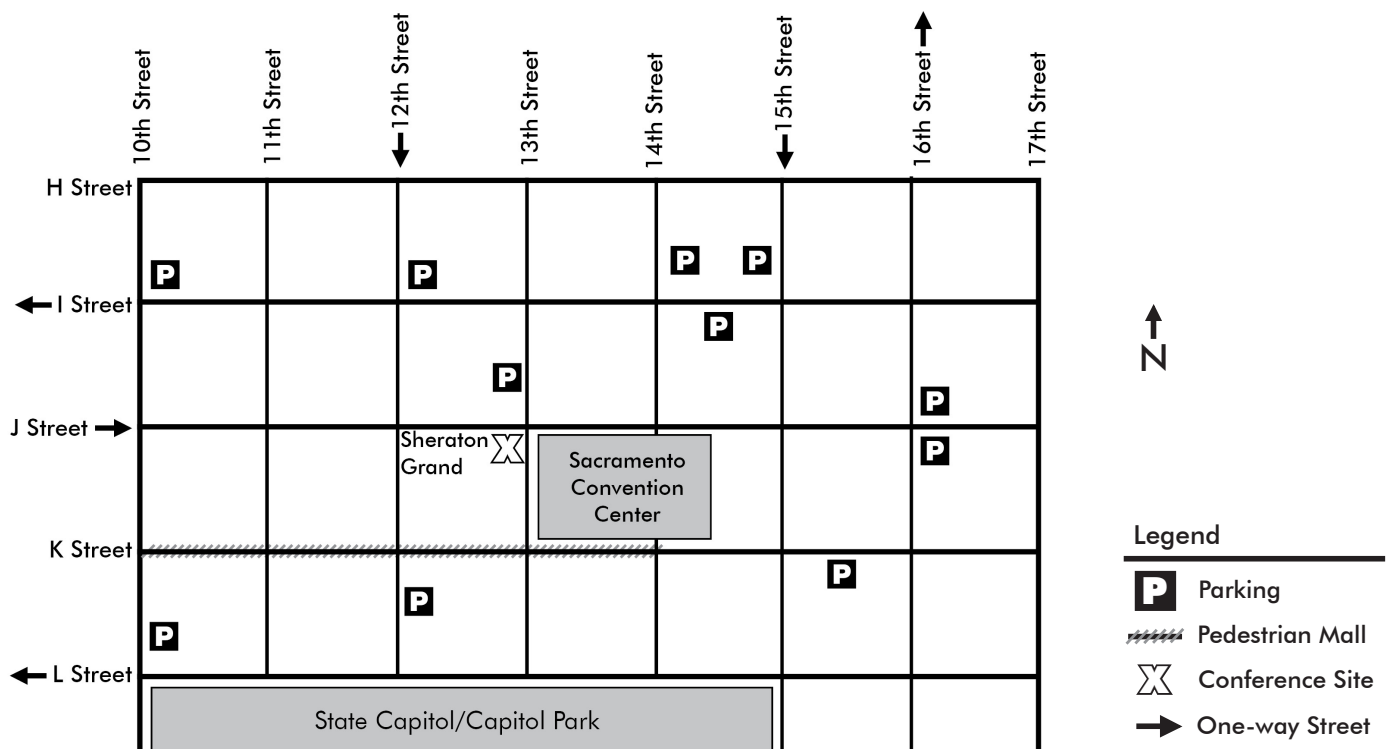

Parking Map: Sheraton Grand Sacramento and Convention Center